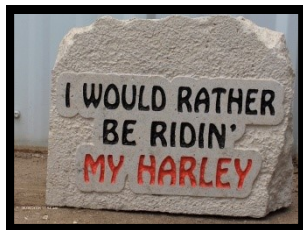

### HARLEY DOOR STOP

Weight: 5-10 lbs.  
 Height: 4-5 inches  
 Width: 5-7 inches  
 Thickness: 3 1/2 inches

**Price: \$45.00**

Item number: Har-1

### HARLEY PARKING ONLY

Weight: 30-40 lbs.  
 Height: 8 inches  
 Width: 14-20 inches  
 Thickness: 3 1/2 inches

**Price: \$75.00**

Item number: Har-2